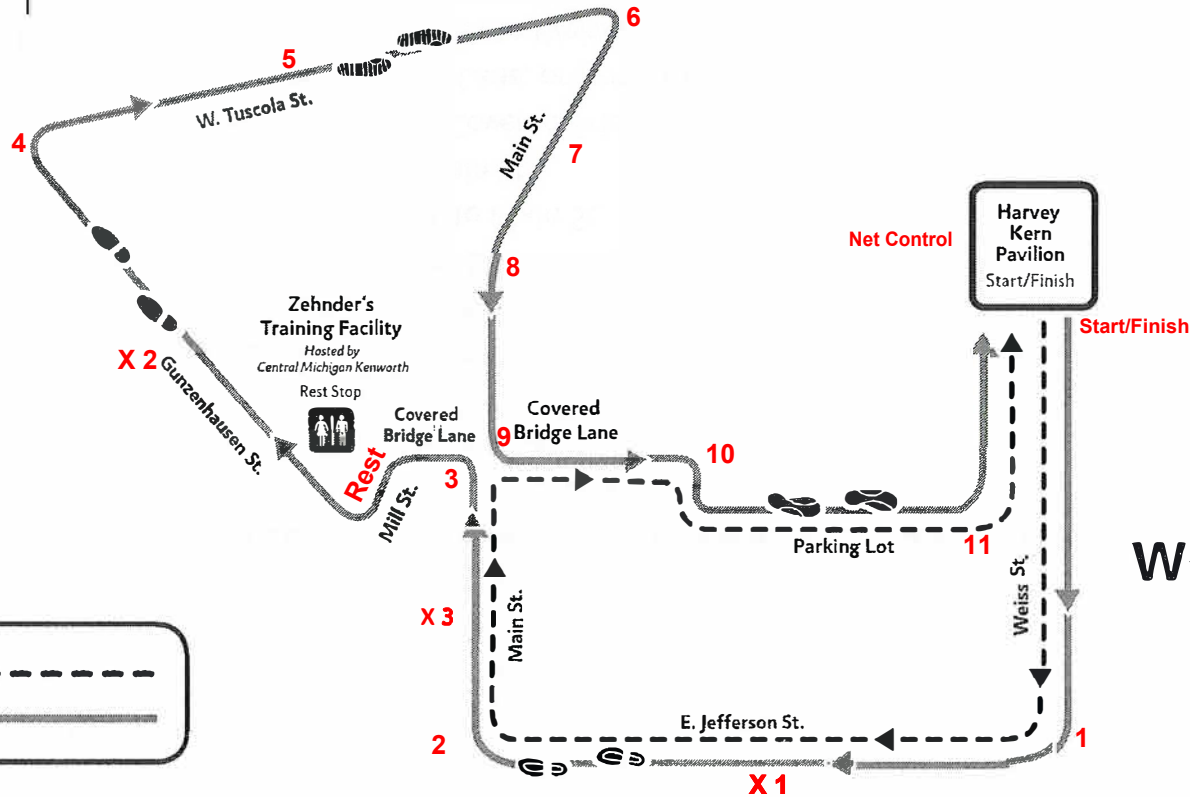

# Frankenmuth Walk MS

## 1.9 & 3.2 Mile Routes

For Emergency Assistance Dial 911

For Other Assistance Call -  
Tammy Willis: (517) 281-1308

Shadow

Sag 1

Sag 2

1.9 Mile Route

3.2 Mile Route